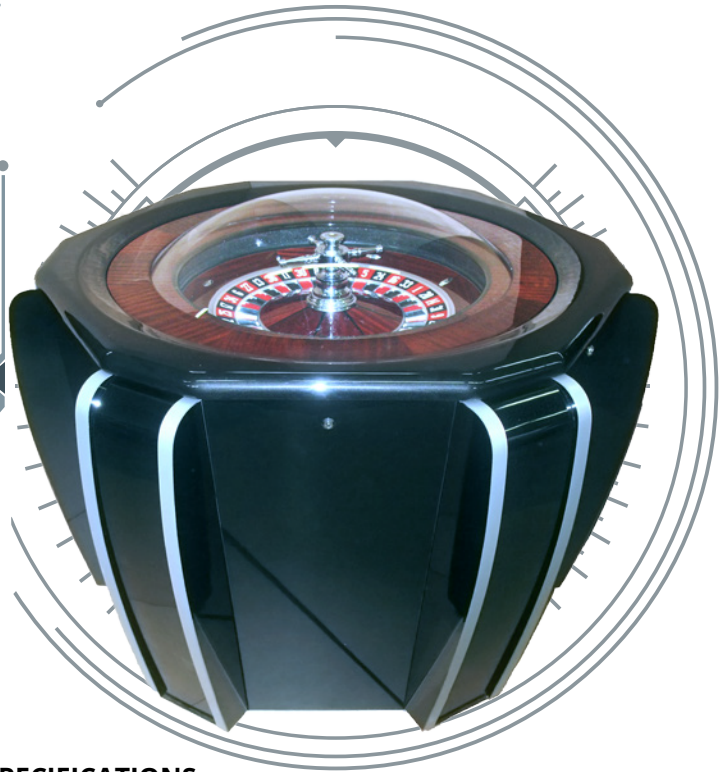

## ELECTROMECHANICAL ROULETTE

This automatic wheel is equipped with a pneumatic ball pusher and in-rim sensors for instant ball recognition.

Olga can be used as **central module** in the electromechanical Roulettes SET-Engine or as **game source** for remote betting terminals Alaska. It also can be finished with rich variety of paints and wood veneers.

### BENEFITS

- ③Casino level precise wheel
- ③Random rotor speed and ball push
- ③High game speed
- ③On-board wheel statistics
- ③High level of security and protection against fraud

### SPECIFICATIONS

Netto:	118 kg
Height:	1100 mm
Diameter:	1100 mm
Ball pusher:	Pneumatic
Sensors:	In-rim optical