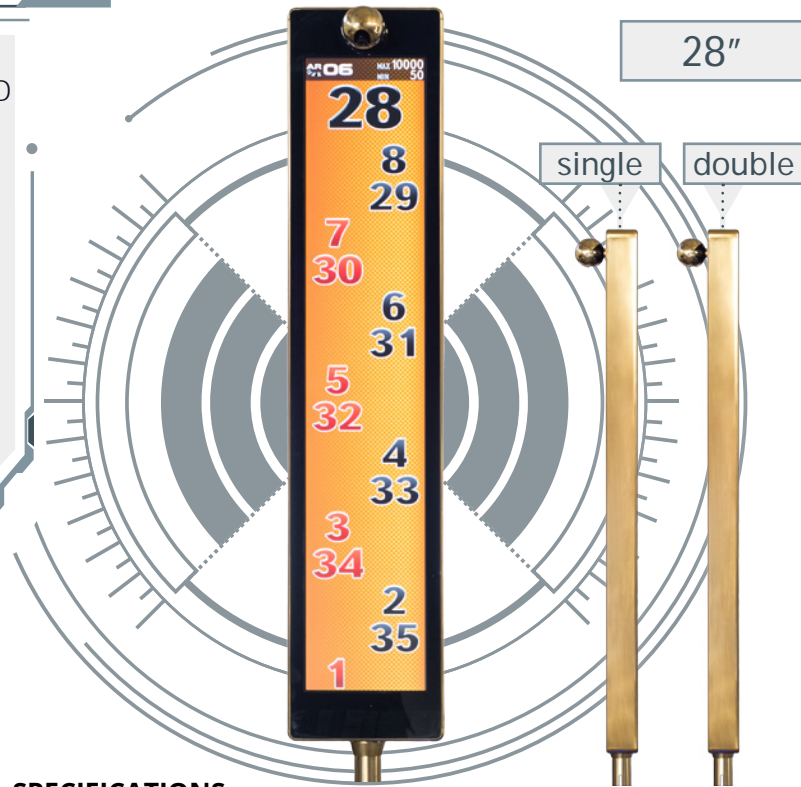

SOFTSYGN RENAISSANCE

ROULETTE DISPLAY

SOFTSYGN Renaissance is a roulette 28" LCD ultramodern display equipped with **automatic video reader**. This display has a Slim housing with unique traditional narrow shape filled with breathtaking animation.

BENEFITS

- Fast auto recognition of winning numbers (1-2sec)
- Onboard wheel stat and wheel deviation (available at display screen)
- Easy and quick initial installation (Push-Turn-Wait)
- Suitable for any international standard roulette wheels
- Wheel friendly: no sensors or reader heads
- High reliability – designed to operate 24/7
- Table friendly (does not harm table surface – can be attached to table edge)

FEATURES

- Single or double sided LCD 28"
- Super slim case (5 cm for double sided)
- Single/double ZERO (can be customized)
- 15 backgrounds
- Table #
- 16 last winning numbers
- Min/Max bets
- Cool & Hot numbers
- No More Bets status and error spins
- Game events tracking (NMB, ball speed, rotor speed and direction etc.), game logs can be output via local network
- Remote betting – can be used as game source for multiplayer terminals
- Audio announcement of winning numbers
- Video output

SPECIFICATIONS

28" single sided:	170×810×50 mm
double sided:	170×810×50 mm
Height (can be customized):	1250 mm
Case color:	black/gold/chrome/mahogany

MODIFICATIONS

- Casino logo
- Backgrounds and colors by customer request
- Pole height
- Golden finishing