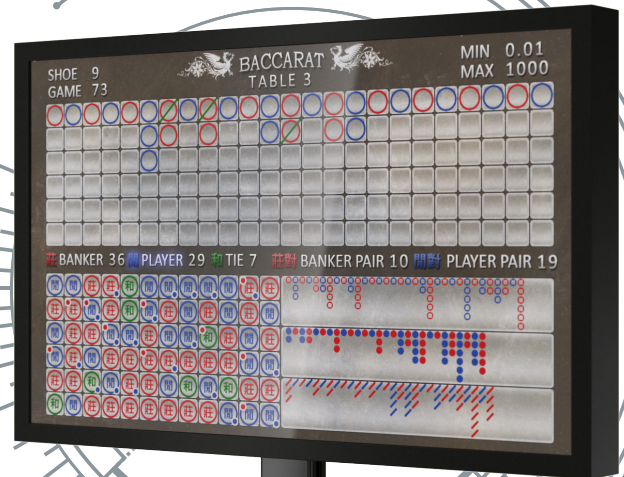

## TABLE SYSTEM FOR CARD GAMES

Display for Baccarat game supports simplified and traditional designs.

This Baccarat scoreboard display is also suitable for Punto Banco, baccarat chemin de fer (or “chemmy”) or baccarat banque (or “à deux tableaux”).

Each Baccarat display can be switched to traditional layout with extended statistics.

Any design can be modified depending on casino needs.

The small controller is equipped with USB or wireless keypad.

19”

### SPECIFICATIONS

19” single sided display: 440×275×50 mm  
 Height (can be customized): 600mm

### MODIFICATIONS

- Design can be customized for casino needs (including logo)
- Screensaver mode with slideshow
- Customizable Min/Max bets on Punto, Banko and Tie

Design can be customized for casino needs (including logo):