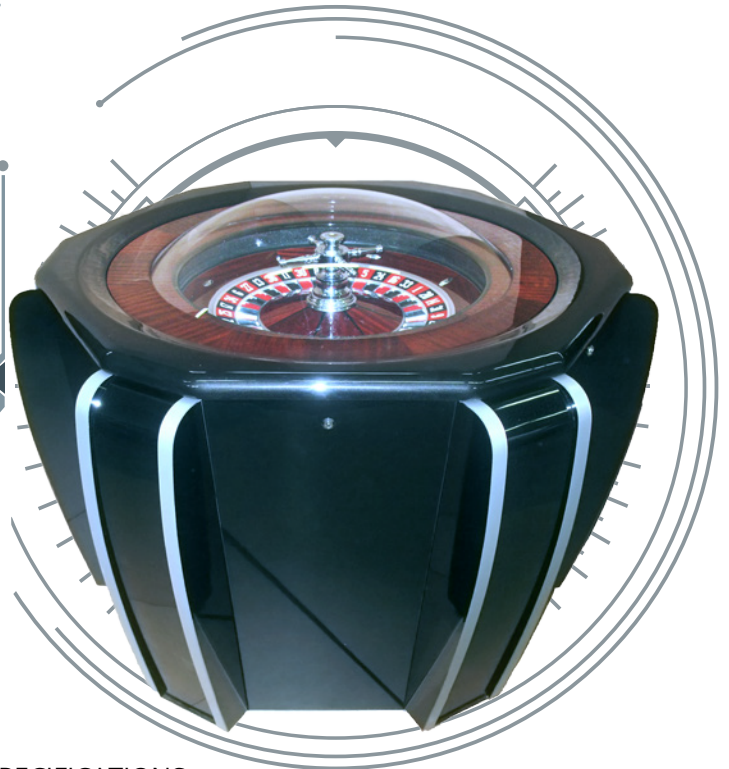

## ELECTROMECHANICAL ROULETTE

This automatic wheel is equipped with a pneumatic ball pusher and in-rim sensors for instant ball recognition.

Olga can be used as **central module** in the electromechanical Roulettes SET-Engine or as **game source** for remote betting terminals Alaska. It also can be finished with rich variety of paints and wood veneers.

### BENEFITS

- ③Casino level precise wheel
- ③Random rotor speed and ball push
- ③High game speed
- ③On-board wheel statistics
- ③High level of security and protection against fraud

### SPECIFICATIONS

Netto:	118 kg
Height:	1100 mm
Diameter:	1100 mm
Ball pusher:	Pneumatic
Sensors:	In-rim optical